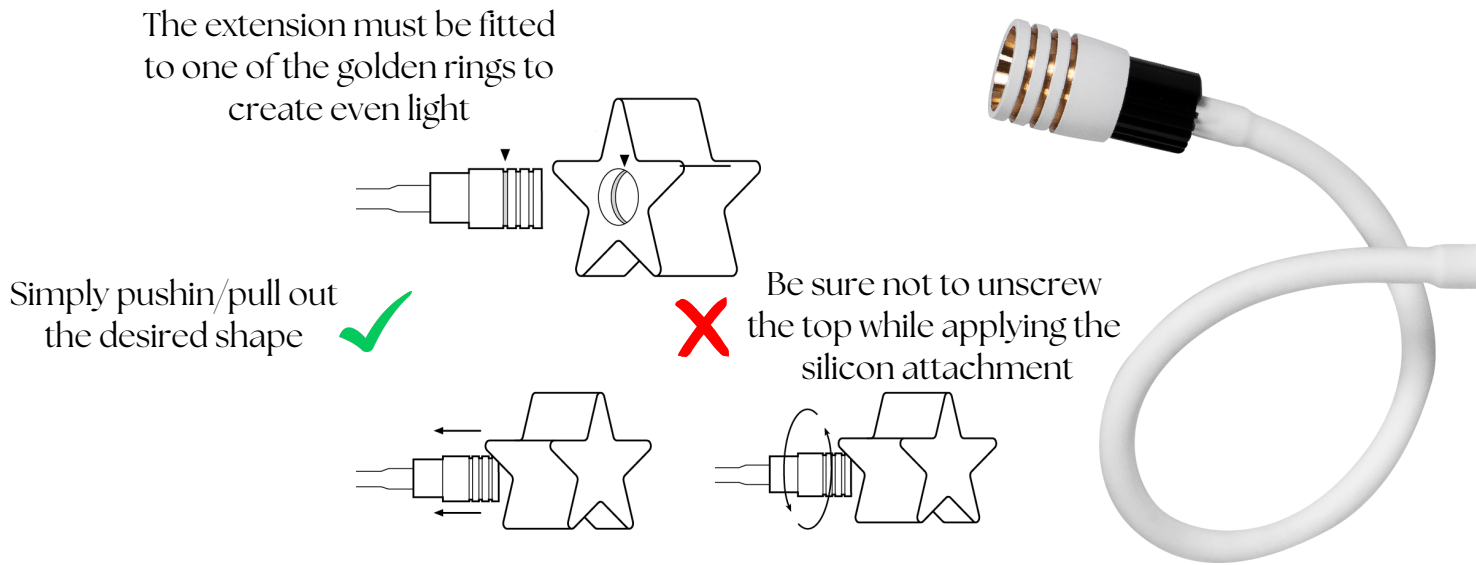

Safety First. This product is not a toy – never allow a baby or child to play with the light & silicon attachment, clip, cable or adapter.

All product parts and packaging should be kept out of reach from a child's reach or to be used with an Adult supervision.

Keep the cable out of reach and away from babies and children as they can be a strangulation hazard.

Ensure to not unscrew the top while applying the silicon attachment by simply pushing in/pulling out the desirable shape. 'photo of lamp pulled/ and not screwed.